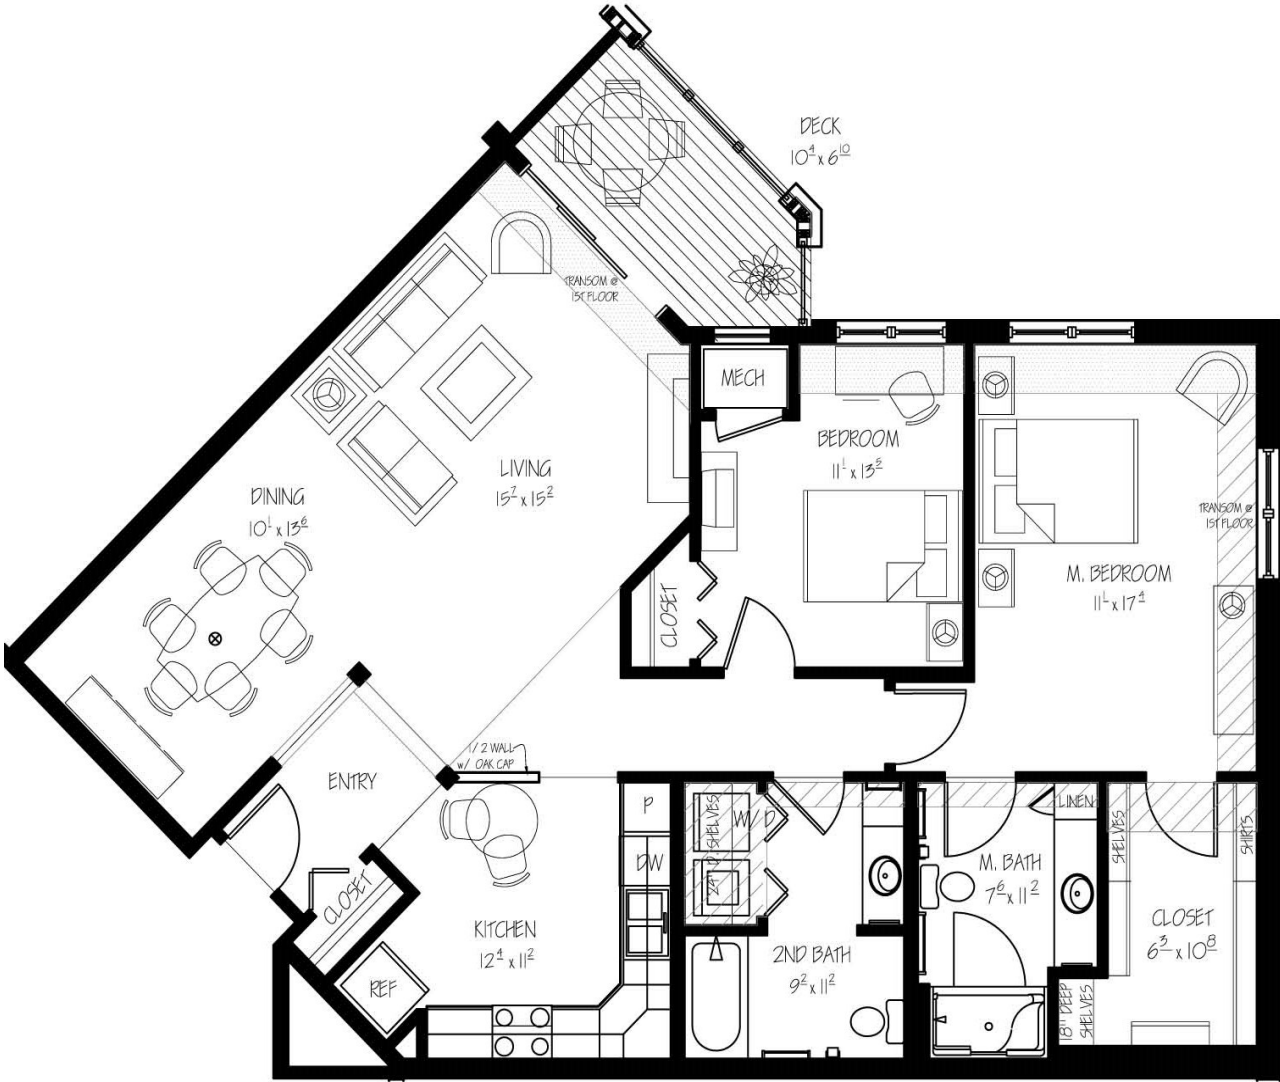

Michigan II

Net: 1287 sq.ft.

1 Bedroom
Den
1.5 Bath

RESIDENCE LOCATOR - ■

1st floor

2nd FLOOR

3rd floor

The floor plans and dimensions shown are conceptual representations only, subject to change without notice.