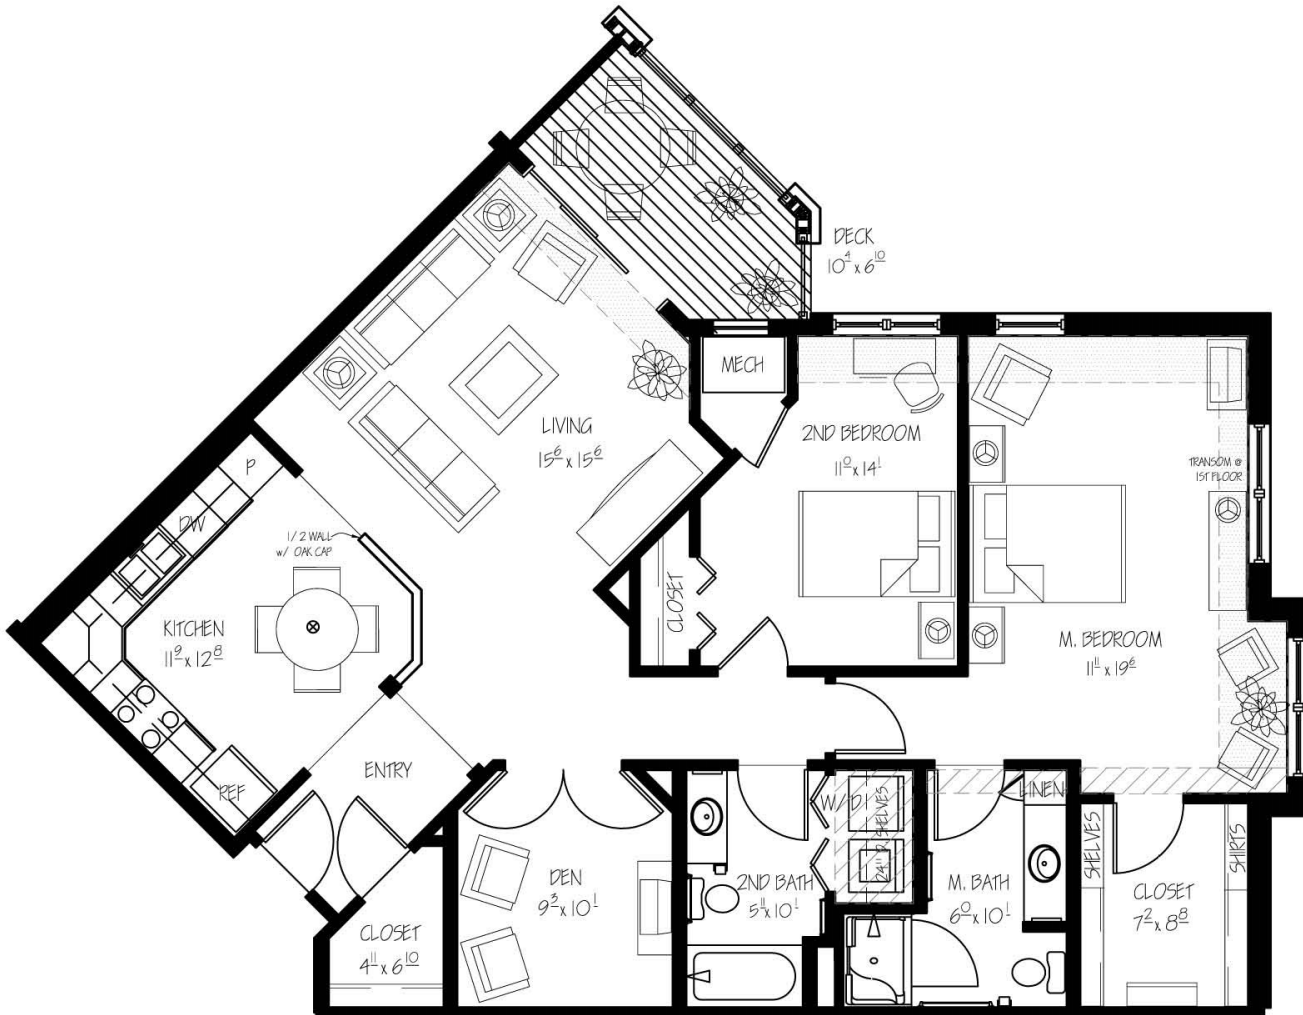

# Ontario

Net: 1332 sq.ft.

2 Bedroom

Den

2 Bath

RESIDENCE LOCATOR - ■

1<sup>st</sup> floor

2<sup>nd</sup> FLOOR

3<sup>rd</sup> floor

The floor plans and dimensions shown are conceptual representations only, subject to change without notice.